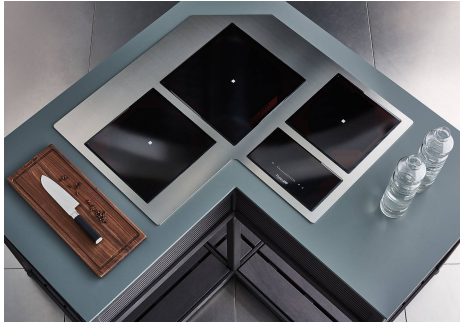

GALLERY

OPTIONAL ACCESSORIES

**Induction Pro - Wok pan with flat
bottom PRO**
8211 000