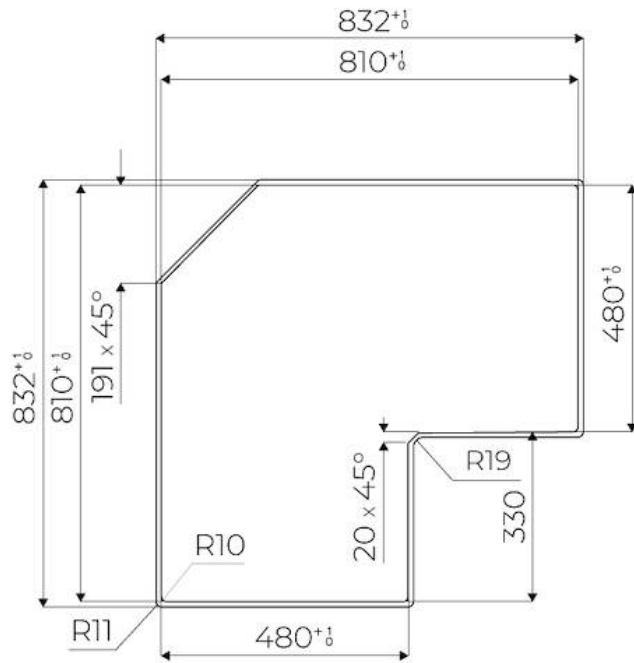

Thickness 4 mm

Supply 230 - 380 V (50/60 Hz)

Full description Quadra Modular Composition - 3 fields - black

Heating element Three zones

Built-in hole [View technical data sheet](#)

Total power	6.700 W
Left	2.300 (3.000)* W
Centre	2.300 (3.000)* W
Right	1.100 (1.400)* W
Power settings	9 power settings per zone + Powerboost
Safety	Safety equipment
Type	Induction Hob
Type of commands	Touch Control
Notes:	* Powerboost

TECHNICAL DATA

FTS - cut out

FT - cut out

GALLERY

OPTIONAL ACCESSORIES

Induction PRO - Grill pan
8212 000

**Induction Pro - Wok pan with flat
bottom PRO**
8211 000