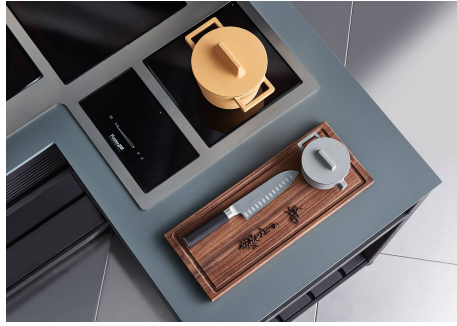

GALLERY

OPTIONAL ACCESSORIES

**Induction Pro - Wok pan with flat
bottom PRO**
8211 000